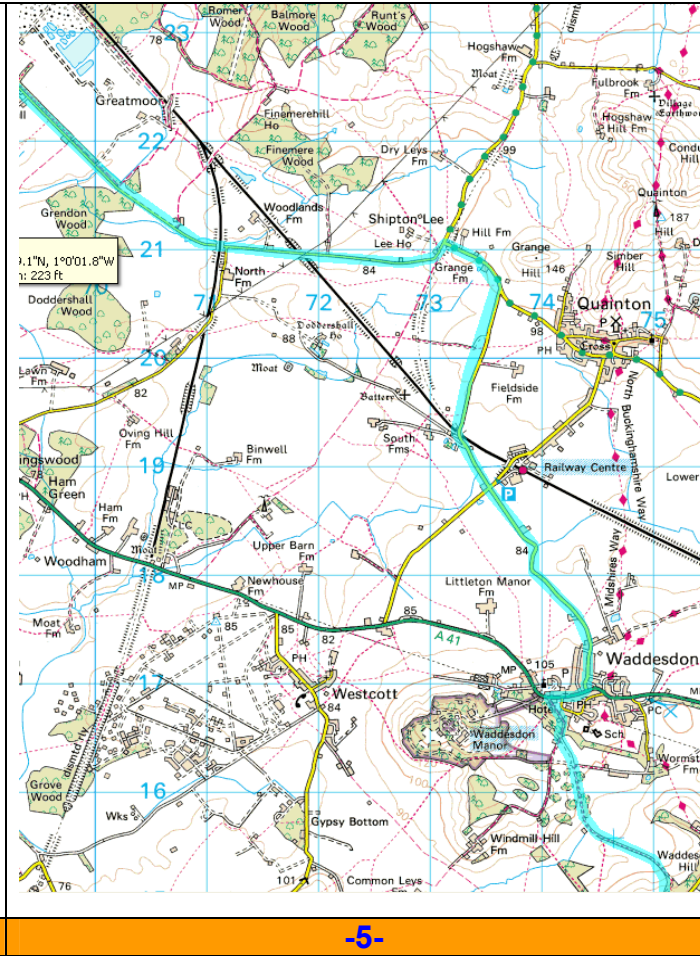

Haddenham Garden Centre – 42 miles

Route

Bicester, Arncott, Panshill, Oakley, Little London, Brill option, Chearsley, Cublington, Haddenham Garden Centre (tea stop 20 miles). Dinton, Stone, Waddesdon Estate, Waddesdon, Quainton, Edgcott, Marsh Gibbon, Launton, Bicester

-4-

-5-

-6- to -1-