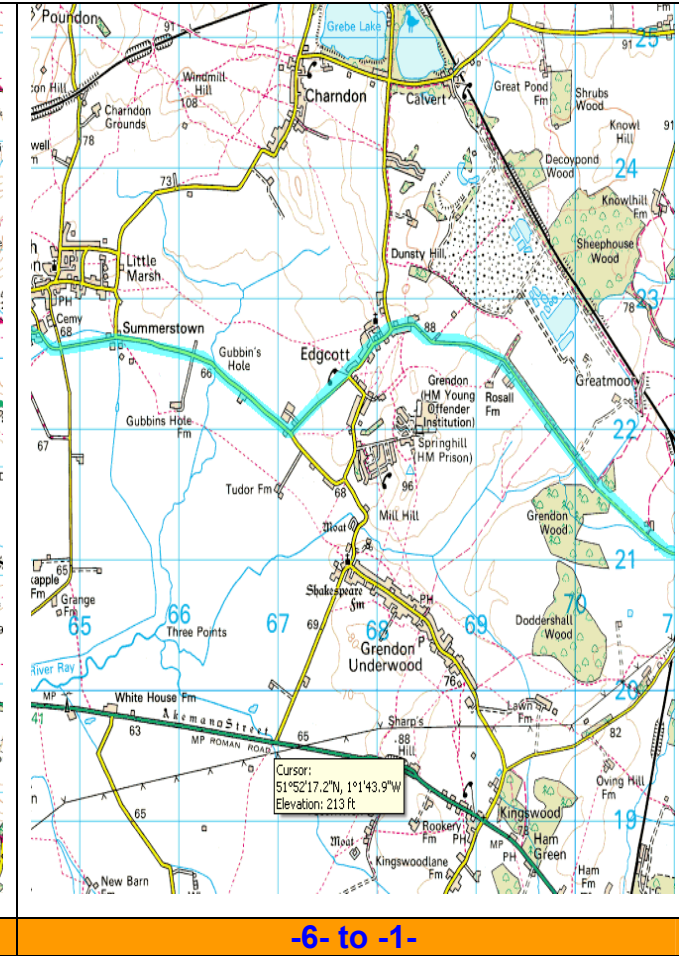

Haddenham Garden Centre – 42 miles

Route

Bicester, Arncott, Panshill, Oakley, Little London, Brill option, Chearsley, Cublington, Haddenham Garden Centre (tea stop 20 miles). Dinton, Stone, Waddesdon Estate, Waddesdon, Quainton, Edgcott, Marsh Gibbon, Launton, Bicester

-4-

-5-

-6- to -1-