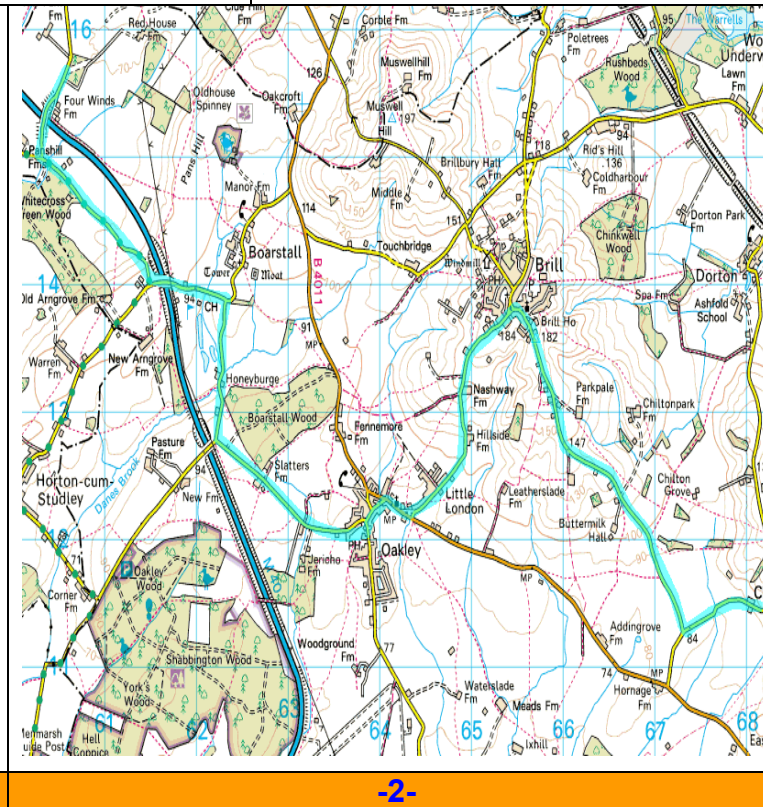

Haddenham Garden Centre – 42 miles

Route

Bicester, Arncott, Panshill, Oakley, Little London, Brill option, Chearsley, Cublington, Haddenham Garden Centre (tea stop 20 miles). Dinton, Stone, Waddesdon Estate, Waddesdon, Quainton, Edgcott, Marsh Gibbon, Launton, Bicester

Notes

Haddenham Garden Centre, Stanbridge Road, Haddenham, Near Aylesbury, Bucks, HP17 8HN.
Tel: 01844 290395 Mon - Sat: 9am - 6pm, Sun: 10:30am - 4:30pm

Rating

3 – climbs

1-easy – 5-hard

Haddenham Garden Centre – 42 miles

-4-

-5-

-6- to -1-