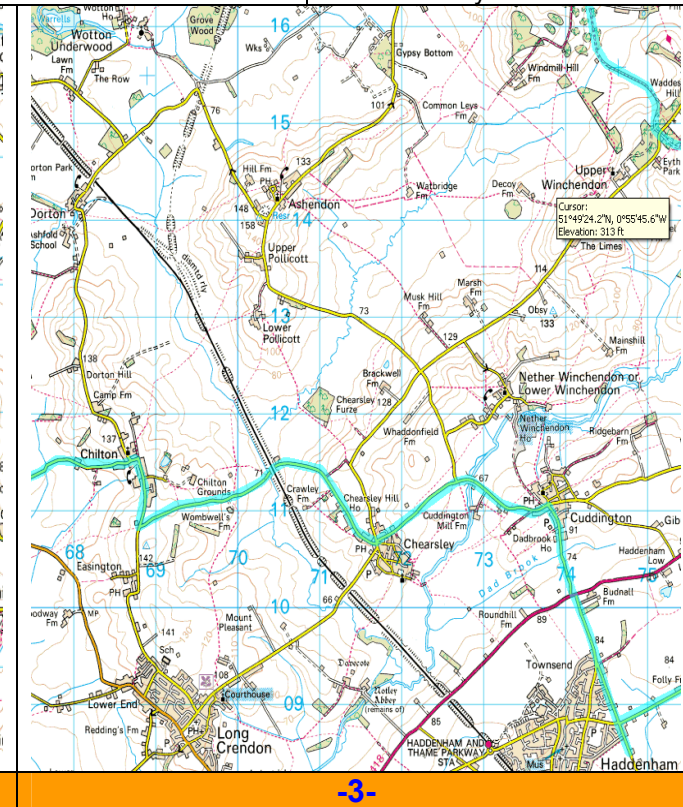

Haddenham Garden Centre – 42 miles

Route

Bicester, Arncott, Panshill, Oakley, Little London, Brill option, Chearsley, Cublington, Haddenham Garden Centre (tea stop 20 miles). Dinton, Stone, Waddesdon Estate, Waddesdon, Quainton, Edgcott, Marsh Gibbon, Launton, Bicester

Notes

Haddenham Garden Centre, Stanbridge Road, Haddenham, Near Aylesbury, Bucks, HP17 8HN.
Tel: 01844 290395 Mon - Sat: 9am - 6pm, Sun: 10:30am - 4:30pm

Rating

3 – climbs

1-easy – 5-hard

Haddenham Garden Centre – 42 miles

-4-

-5-

-6- to -1-