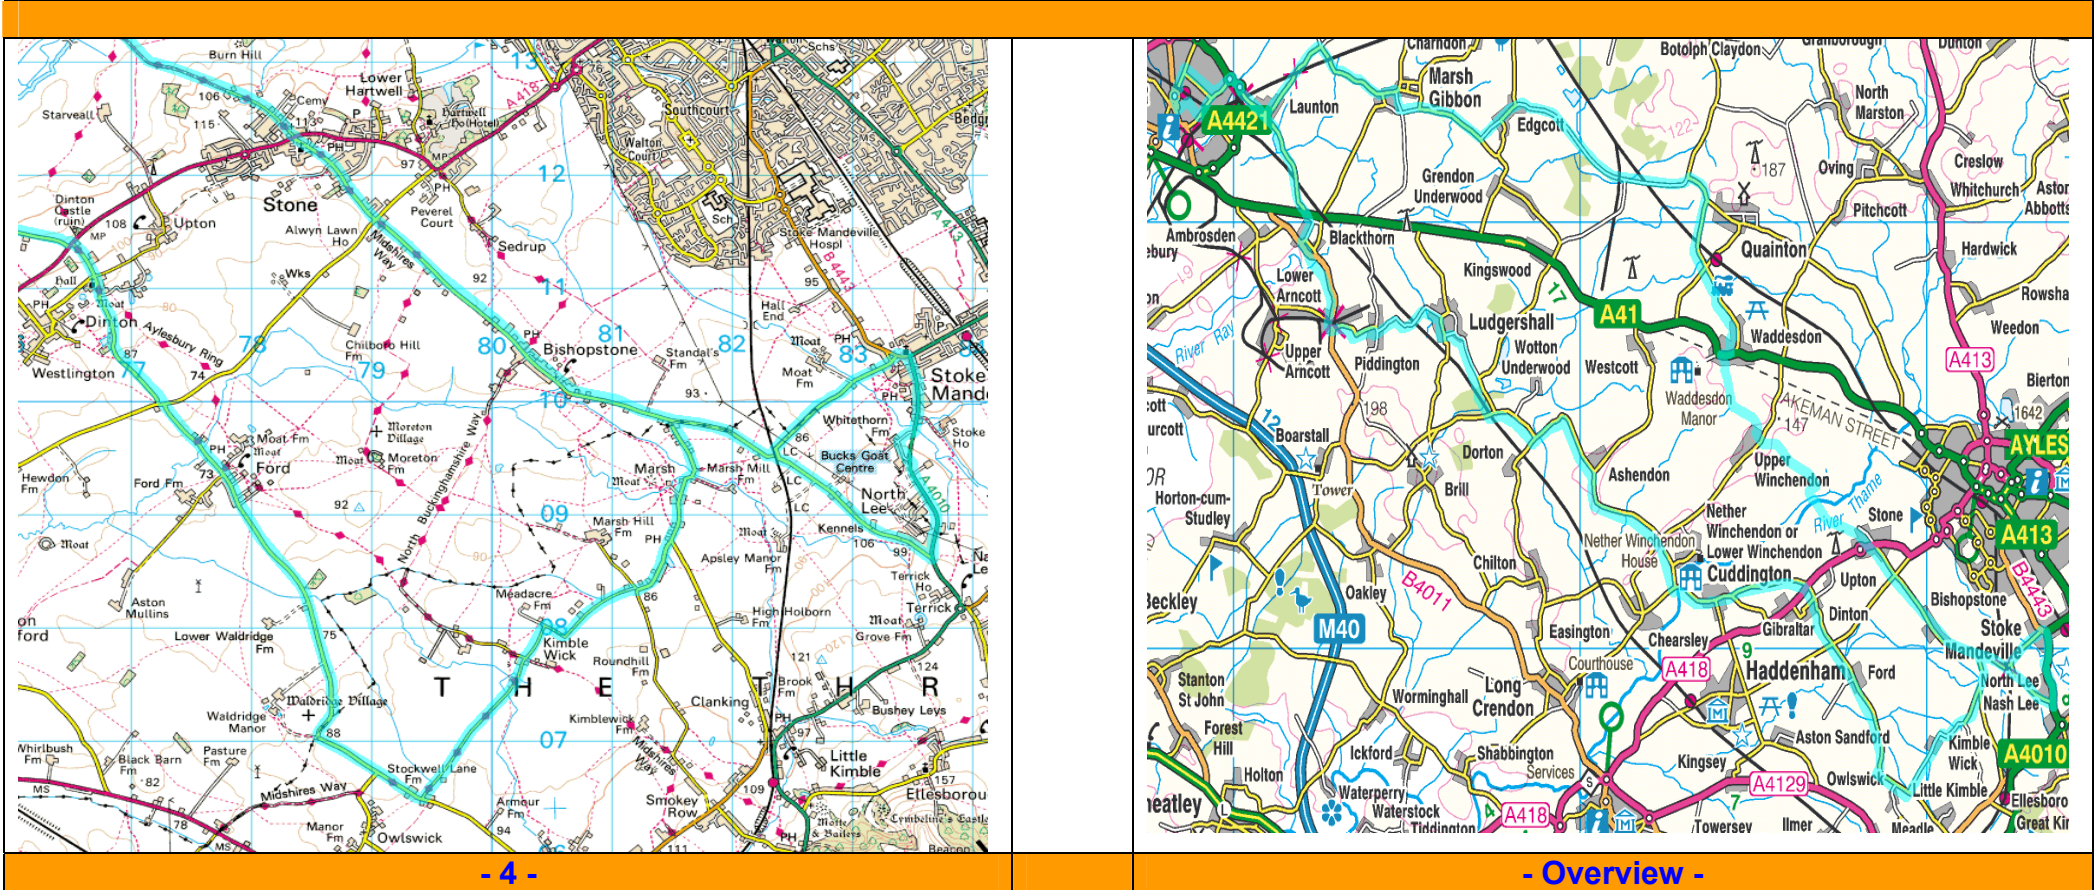

Stoke Mandeville Goat Farm – 51 Miles

Route	Notes	Rating
<p>Bicester, Blackthorn, Piddington, Lugershall, Wotton Under Wood, Ashendon, Cuddington, Dinton, Ford, Kimble Wick, March, North Lee, Tea at Stoke Mandeville Goat Farm, Bishopstone, Stone, Eythrope Park, Waddesdon, Shipton Lee, Edgcott, Marsh Gibdon, Launton, Bicester.</p>	<p>Naughty Nanny's cafe at the Bucks Goat Centre near Stoke Mandeville HP22 5XJ Tel: 01296 612 983</p>	<p>3 – some climbs</p> <p>1-easy – 5-hard</p>

-1 & 7-

-2 & 6-

-3 & 5-

Stoke Mandeville Goat Farm – 51 Miles

- 4 -

- Overview -