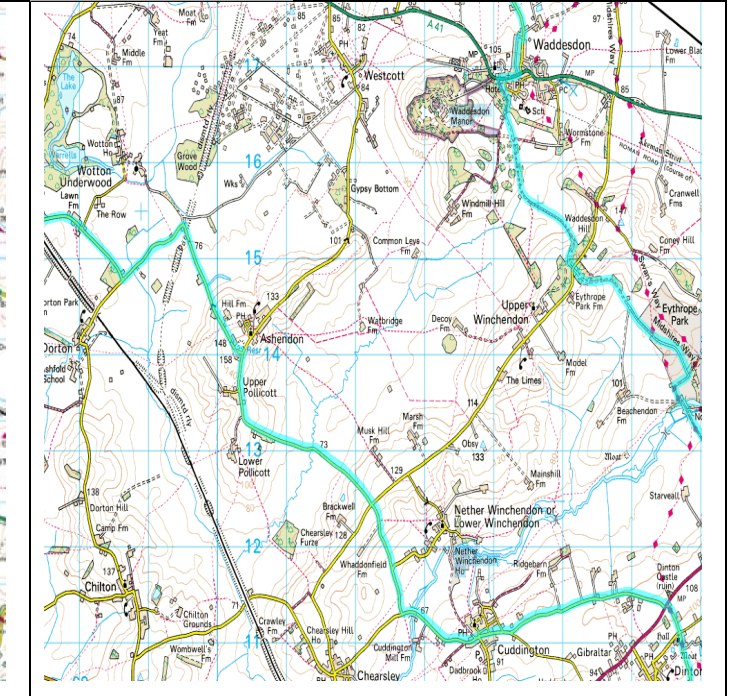

Stoke Mandeville Goat Farm – 51 Miles

Route	Notes	Rating
<p>Bicester, Blackthorn, Piddington, Lugershall, Wotton Under Wood, Ashendon, Cuddington, Dinton, Ford, Kimble Wick, March, North Lee, Tea at Stoke Mandeville Goat Farm, Bishopstone, Stone, Eythrope Park, Waddesdon, Shipton Lee, Edgcott, Marsh Gibdon, Launton, Bicester.</p>	<p>Naughty Nanny's cafe at the Bucks Goat Centre near Stoke Mandeville HP22 5XJ Tel: 01296 612 983</p>	<p>3 – some climbs</p> <p>1-easy – 5-hard</p>

-1 & 7-

-2 & 6-

-3 & 5-

Stoke Mandeville Goat Farm – 51 Miles

- 4 -

- Overview -